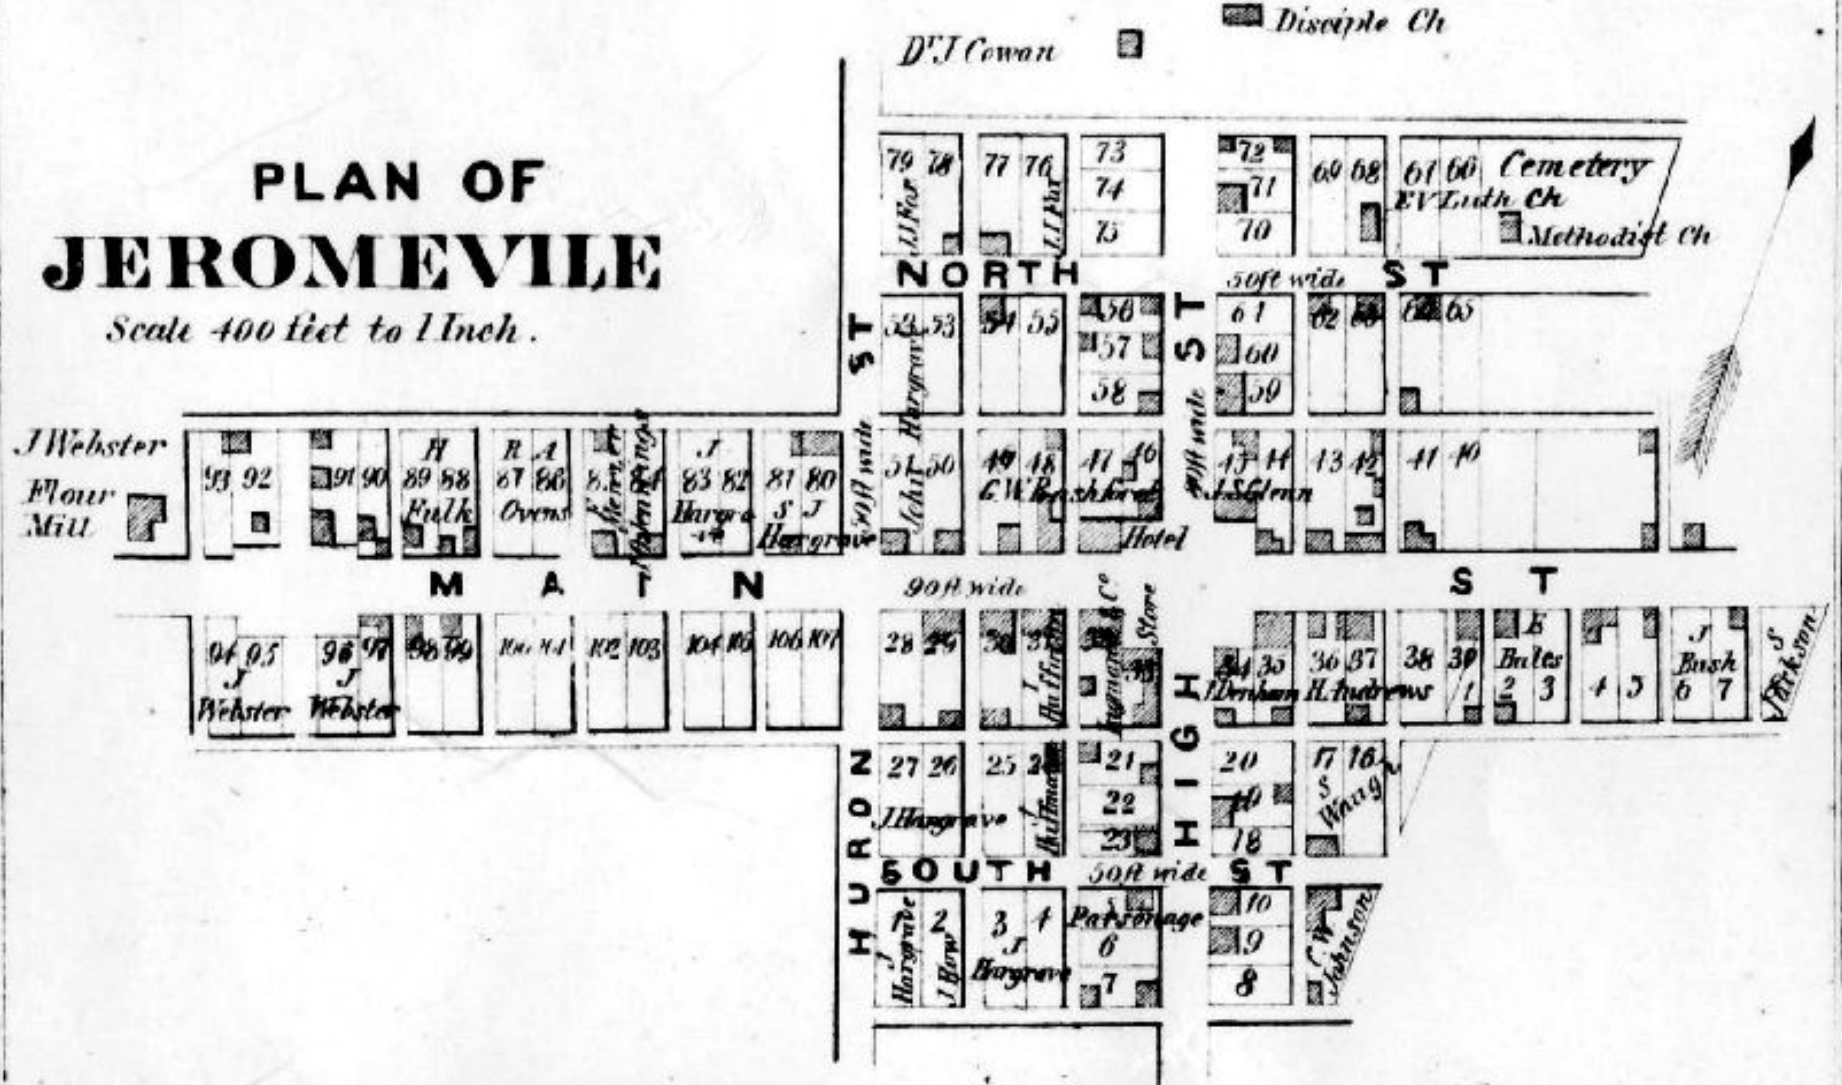

PLAN OF JEROMEVILLE

Scale 400 feet to 1 Inch.

PLAN OF PETERSBURG MIFFLIN TOWNSHIP

Scale 100 feet to 1 inch